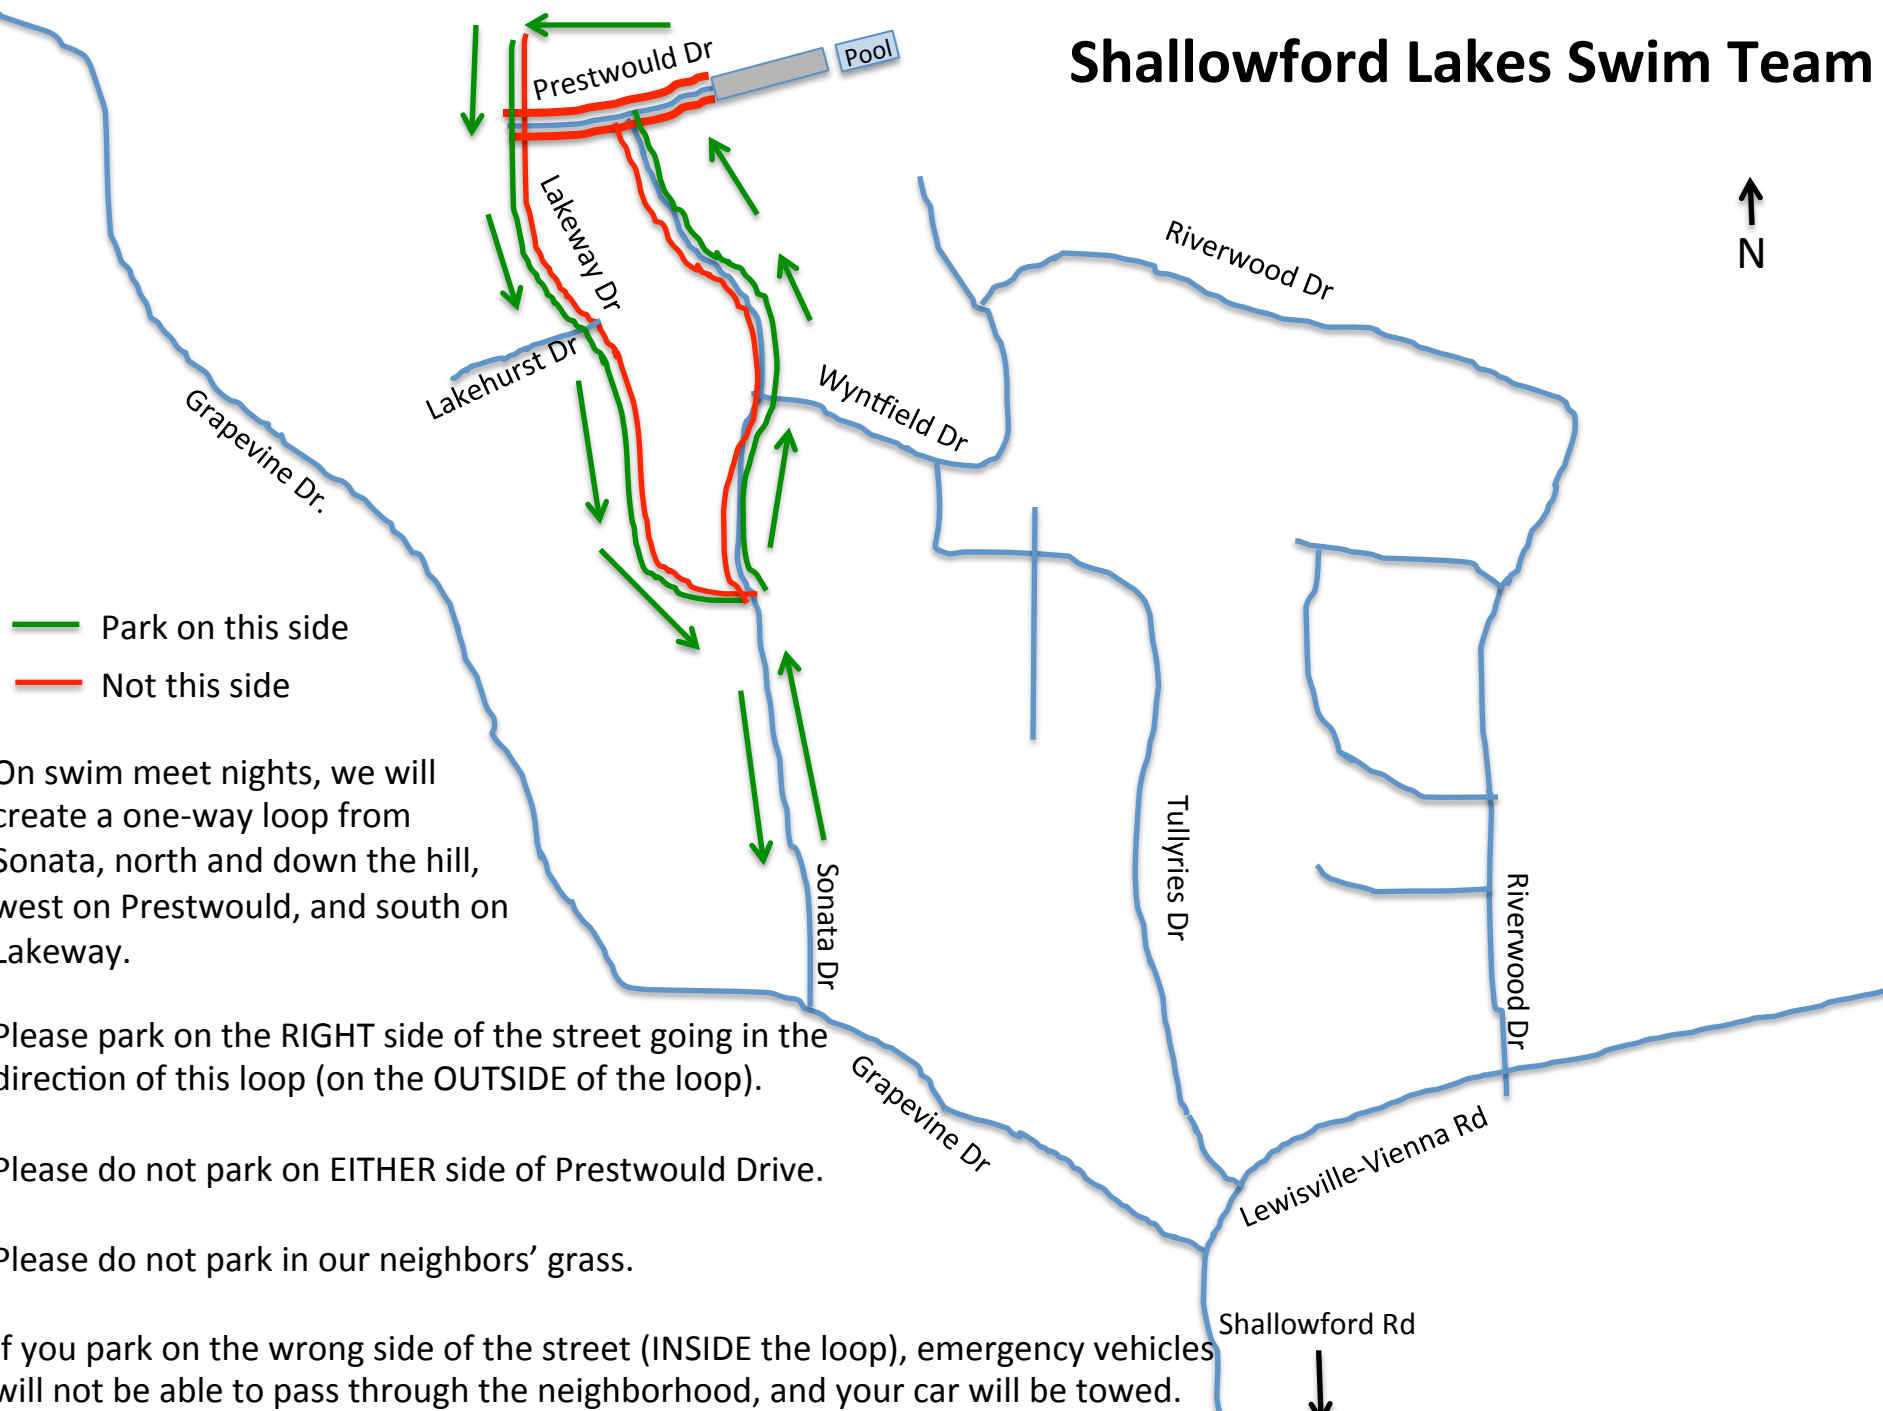

Shallowford Lakes Swim Team

- Park on this side
- Not this side

On swim meet nights, we will create a one-way loop from Sonata, north and down the hill, west on Prestwoud, and south on Lakeway.

Please park on the RIGHT side of the street going in the direction of this loop (on the OUTSIDE of the loop).

Please do not park on EITHER side of Prestwoud Drive.

Please do not park in our neighbors' grass.

If you park on the wrong side of the street (INSIDE the loop), emergency vehicles will not be able to pass through the neighborhood, and your car will be towed.